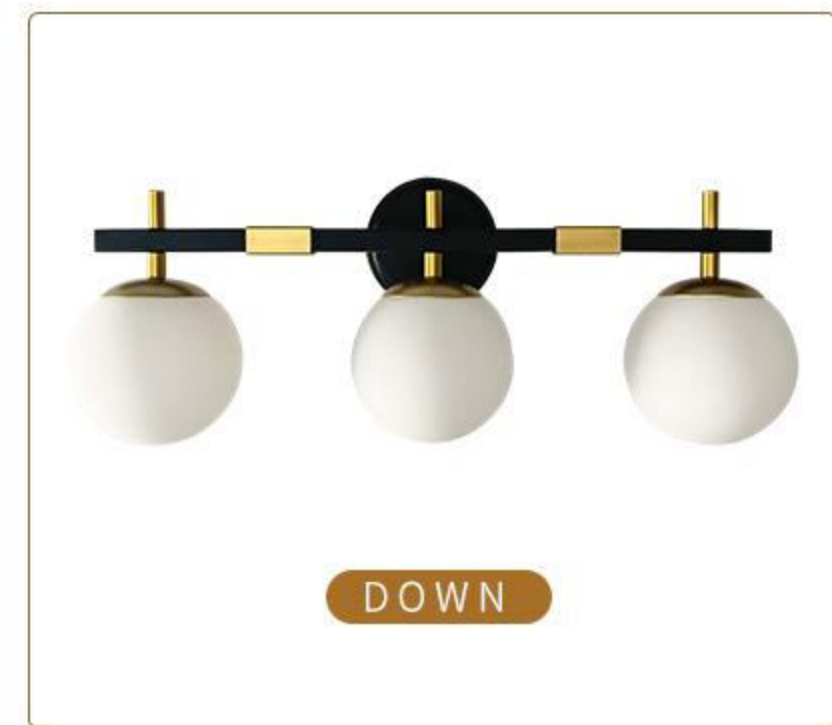

Please contact us for more customized specifications