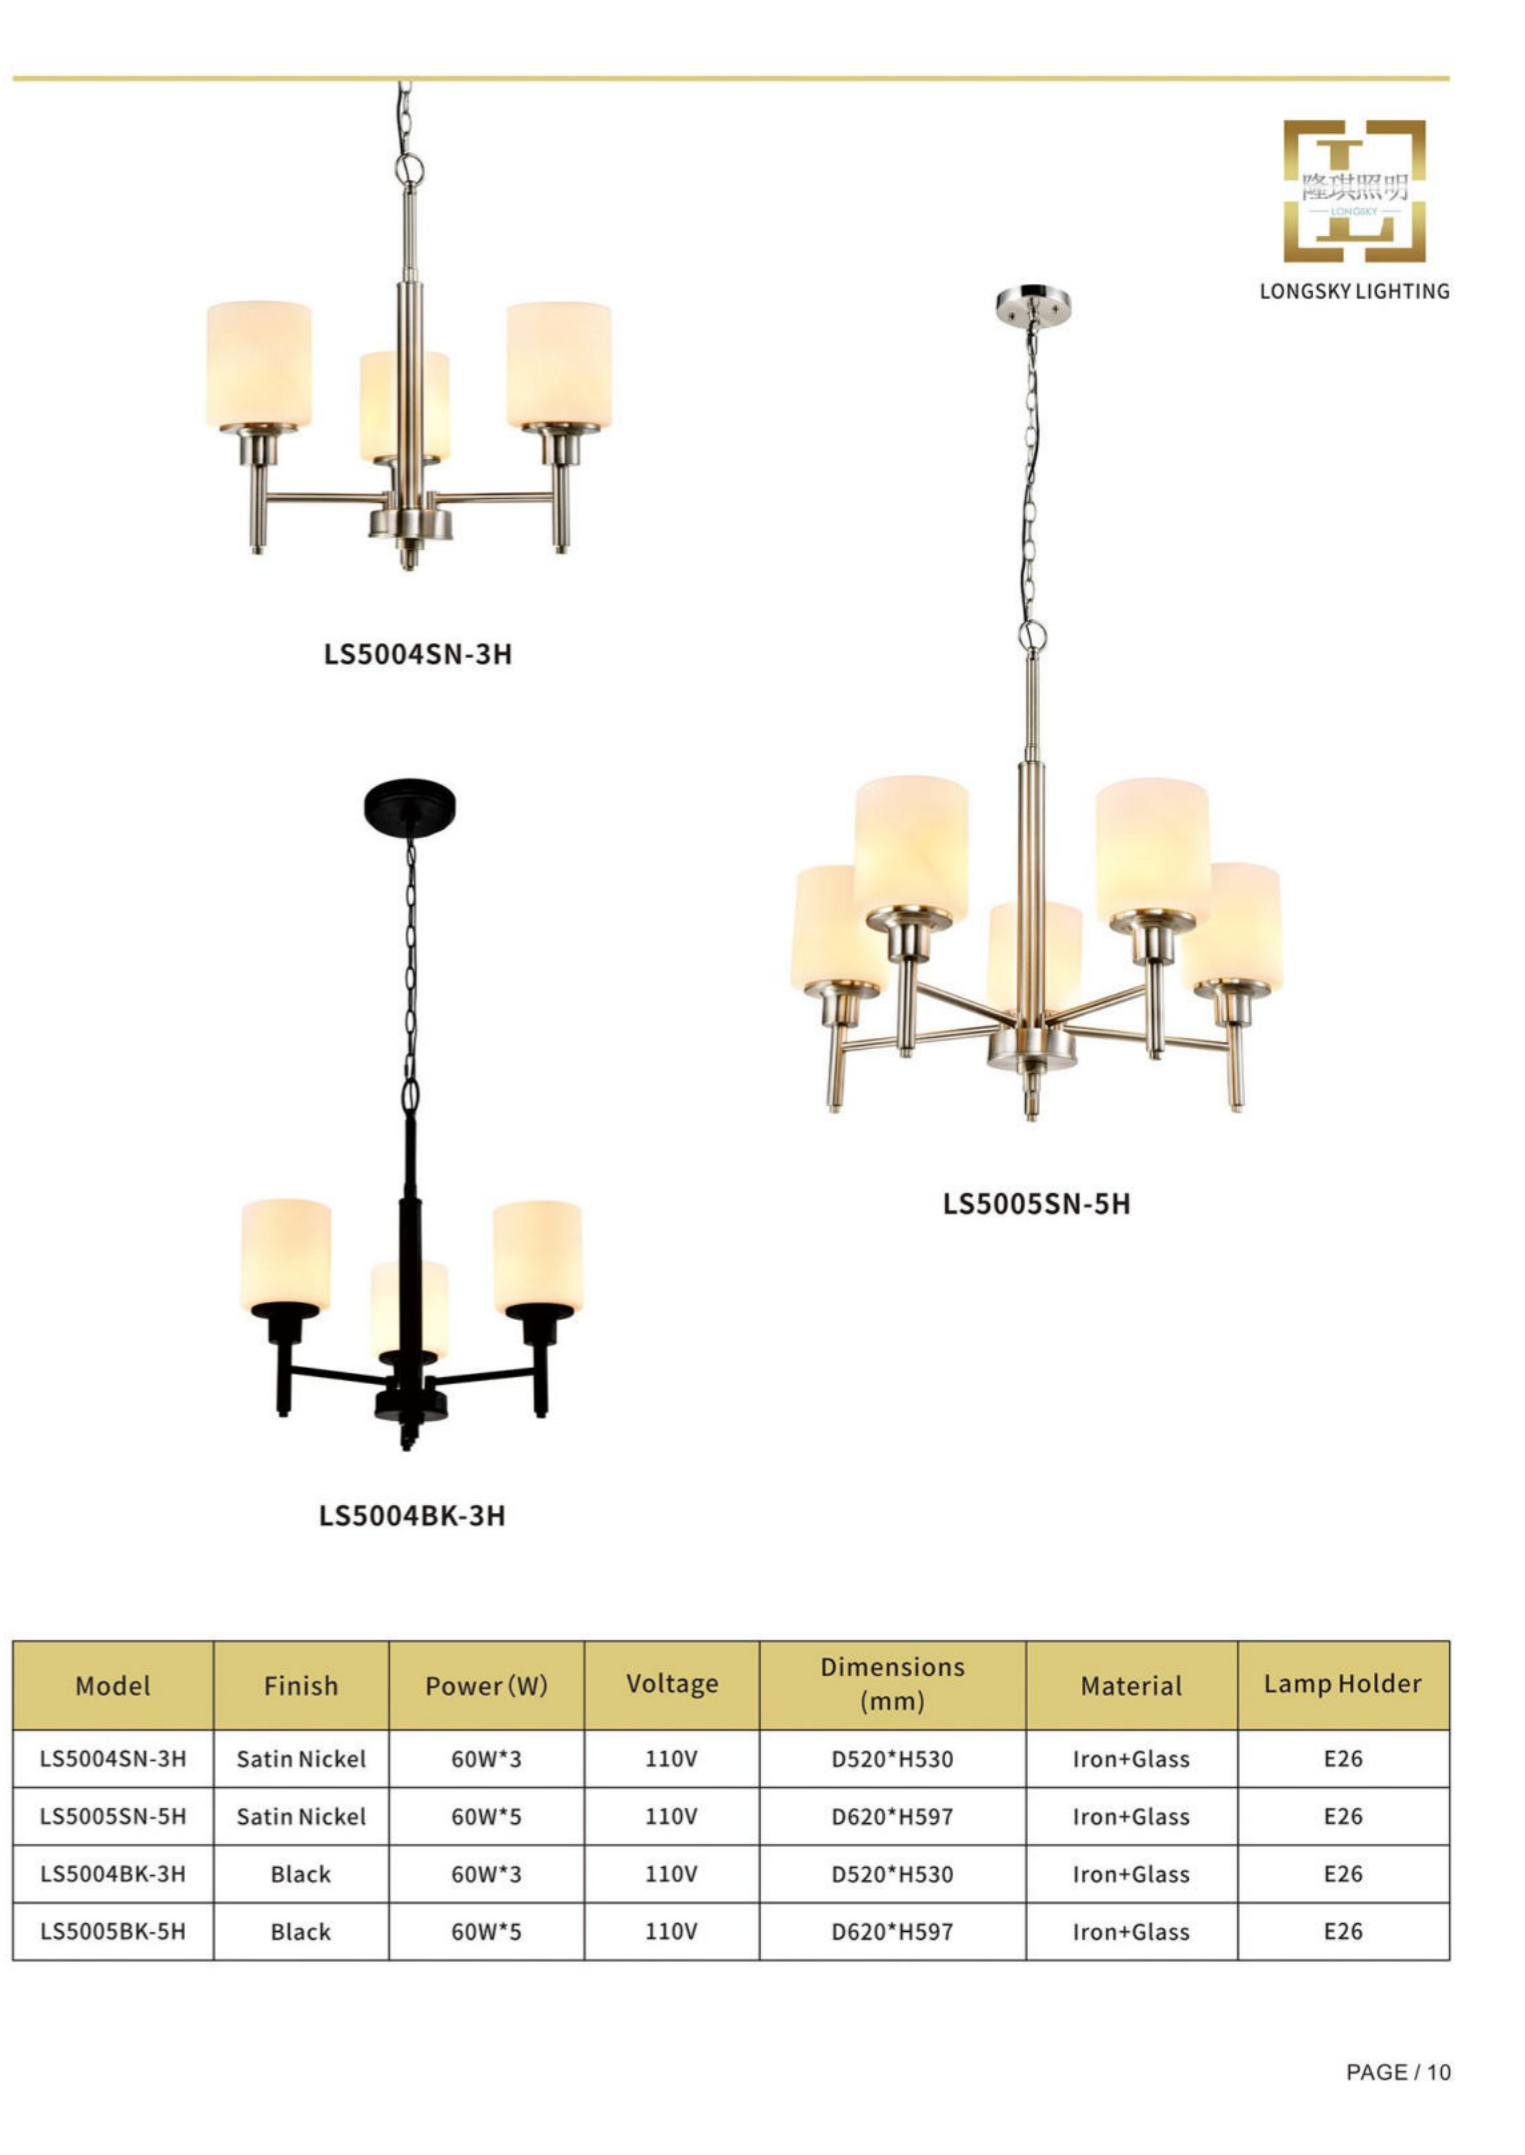

LS5005BK-5H

LS5004SN-3H

LS5005SN-5H

LS5004BK-3H

Model	Finish	Power (W)	Voltage	Dimensions (mm)	Material	Lamp Holder
LS5004SN-3H	Satin Nickel	60W*3	110V	D520*H530	Iron+Glass	E26
LS5005SN-5H	Satin Nickel	60W*5	110V	D620*H597	Iron+Glass	E26
LS5004BK-3H	Black	60W*3	110V	D520*H530	Iron+Glass	E26
LS5005BK-5H	Black	60W*5	110V	D620*H597	Iron+Glass	E26