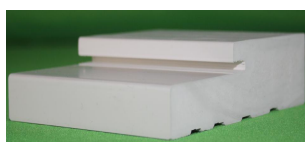

**WPC Composite door component with wood grain/Smooth details:**

Wood grain  
4-9/16" Jamb

Smooth  
4-9/16" Jamb

Wood grain  
5-1/4" Jamb

Smooth  
5-1/4" Jamb

Wood grain  
6-9/16" Jamb

Smooth  
6-9/16" Jamb

Wood grain  
7-1/4" Jamb

Smooth  
7-1/4" Jamb

Wood grain  
230mm Jamb

Smooth  
230mm Jamb

Buy Manufacturer Direct  
Doors & Frames

WPC Composite door component with wood grain/Smooth details:

Wood grain  
250mm Jamb

Smooth  
250mm Jamb

Wood grain  
4-9/16" T-Bar

Smooth  
4-9/16" T-Bar

Wood grain  
3-1/2" Astragal

Smooth  
3-1/2" Astragal

Wood grain  
2" Brickmould

Smooth  
2" Brickmould

Wood grain  
7-1/4" Jamb