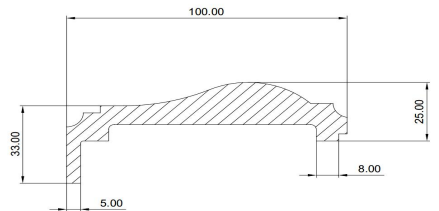

Buy Manufacturer Direct
Doors & Frames

WPC Composite door component with wood grain/Smooth details:

Staining Colors

Custom colors available.