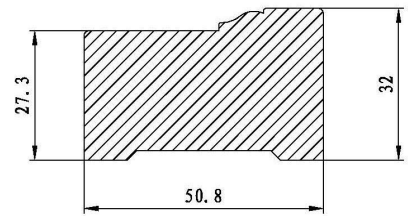

**WPC Composite door component with wood grain/Smooth details:**

Wood grain  
4-9/16" Jamb

Smooth  
4-9/16" Jamb

Wood grain  
5-1/4" Jamb

Smooth  
5-1/4" Jamb

Wood grain  
6-9/16" Jamb

Smooth  
6-9/16" Jamb

Wood grain  
7-1/4" Jamb

Smooth  
7-1/4" Jamb

Wood grain  
230mm Jamb

Smooth  
230mm Jamb

Buy Manufacturer Direct  
Doors & Frames

WPC Composite door component with wood grain/Smooth details:

Wood grain  
250mm Jamb

Smooth  
250mm Jamb

Wood grain  
4-9/16" T-Bar

Smooth  
4-9/16" T-Bar

Wood grain  
3-1/2" Astragal

Smooth  
3-1/2" Astragal

Wood grain  
2" Brickmould

Smooth  
2" Brickmould

Wood grain  
7-1/4" Jamb