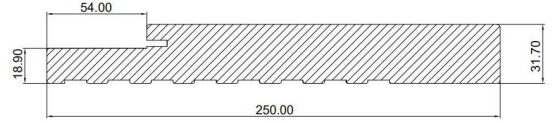

**WPC Composite door component with wood grain/Smooth details:**

Wood grain  
4-9/16" Jamb

Smooth  
4-9/16" Jamb

Wood grain  
5-1/4" Jamb

Smooth  
5-1/4" Jamb

Wood grain  
6-9/16" Jamb

Smooth  
6-9/16" Jamb

Wood grain  
7-1/4" Jamb

Smooth  
7-1/4" Jamb

Wood grain  
230mm Jamb

Smooth  
230mm Jamb

Buy Manufacturer Direct  
Doors & Frames

WPC Composite door component with wood grain/Smooth details:

Wood grain  
250mm Jamb

Smooth  
250mm Jamb

Wood grain  
4-9/16" T-Bar

Smooth  
4-9/16" T-Bar

Wood grain  
3-1/2" Astragal

Smooth  
3-1/2" Astragal

Wood grain  
2" Brickmould

Smooth  
2" Brickmould

Wood grain  
7-1/4" Jamb