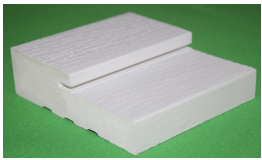

**Buy Manufacturer Direct  
Doors & Frames**

**FANGDA DOOR**

**KEY FEATURE OF WPC DOOR FRAME:**

- WPC door frame are Water Proof, Moisture Proof, Termite Proof and Pest Proof which can stands with you for a long period of time.
- All or manufactured WPC door frames are weather and ageing resistant that doesn't net damage in different weather condition.
- Our WPC door frame comes with paintable feature that allow you to paint the door frame according the matching them of your home.
- It does not Shrink and Swell in its use.
- Our WPC door frames are bacteria and fungus resistant and environment friendly products.
- With a best smooth surface this WPC door frame provide you quick installation facility.

**WPC Composite door component with wood grain/Smooth details:**

Wood grain  
4-9/16" Jamb

Smooth  
4-9/16" Jamb

Wood grain  
5-1/4" Jamb

Smooth  
5-1/4" Jamb

Wood grain  
6-9/16" Jamb

Smooth  
6-9/16" Jamb

Wood grain  
7-1/4" Jamb

Smooth  
7-1/4" Jamb

Wood grain  
230mm Jamb

Smooth  
230mm Jamb

Buy Manufacturer Direct  
Doors & Frames

WPC Composite door component with wood grain/Smooth details:

Wood grain  
250mm Jamb

Smooth  
250mm Jamb

Wood grain  
4-9/16" T-Bar

Smooth  
4-9/16" T-Bar

Wood grain  
3-1/2" Astragal

Smooth  
3-1/2" Astragal

Wood grain  
2" Brickmould

Smooth  
2" Brickmould

Wood grain  
7-1/4" Jamb