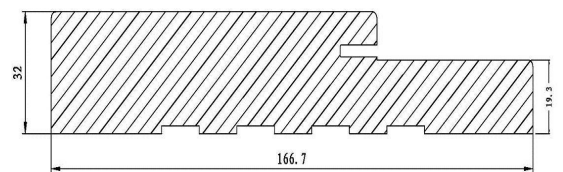

**WPC Composite door component with wood grain/Smooth details:**

Wood grain  
4-9/16" Jamb

Smooth  
4-9/16" Jamb

Wood grain  
5-1/4" Jamb

Smooth  
5-1/4" Jamb

Wood grain  
6-9/16" Jamb

Smooth  
6-9/16" Jamb

Wood grain  
7-1/4" Jamb

Smooth  
7-1/4" Jamb

Wood grain  
230mm Jamb

Smooth  
230mm Jamb

Buy Manufacturer Direct  
Doors & Frames

WPC Composite door component with wood grain/Smooth details:

Wood grain  
250mm Jamb