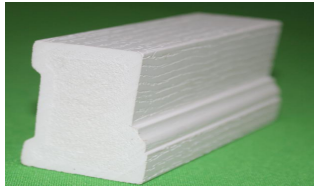

**WPC Composite door component with wood grain/Smooth details:**

Wood grain  
4-9/16" Jamb

Smooth  
4-9/16" Jamb

Wood grain  
5-1/4" Jamb

Smooth  
5-1/4" Jamb

Wood grain  
6-9/16" Jamb

Smooth  
6-9/16" Jamb

Wood grain  
7-1/4" Jamb

Smooth  
7-1/4" Jamb

Wood grain  
230mm Jamb

Smooth  
230mm Jamb

Buy Manufacturer Direct  
Doors & Frames

WPC Composite door component with wood grain/Smooth details:

Wood grain  
250mm Jamb

Smooth  
250mm Jamb

Wood grain  
4-9/16" T-Bar

Smooth  
4-9/16" T-Bar

Wood grain  
3-1/2" Astragal

Smooth  
3-1/2" Astragal

Wood grain  
2" Brickmould

Smooth  
2" Brickmould

Wood grain  
7-1/4" Jamb

Smooth  
7-1/4" Jamb

Wood grain  
4" Brickmould

Smooth  
4" Brickmould

Staining Colors

Custom colors available.