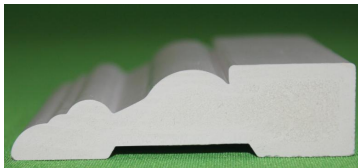

Wood grain  
7-1/4" Jamb

Smooth  
7-1/4" Jamb

Wood grain  
230mm Jamb

Smooth  
230mm Jamb

Buy Manufacturer Direct  
Doors & Frames

WPC Composite door component with wood grain/Smooth details:

Wood grain  
250mm Jamb

Smooth  
250mm Jamb

Wood grain  
4-9/16" T-Bar

Smooth  
4-9/16" T-Bar

Wood grain  
3-1/2" Astragal

Smooth  
3-1/2" Astragal

Wood grain  
2" Brickmould

Smooth  
2" Brickmould

Wood grain  
7-1/4" Jamb