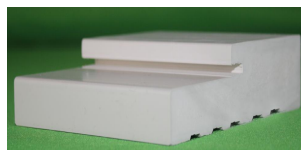

**WPC Composite door component with wood grain/Smooth details:**

Wood grain  
4-9/16" Jamb

Smooth  
4-9/16" Jamb

Wood grain  
5-1/4" Jamb

Smooth  
5-1/4" Jamb

Wood grain  
6-9/16" Jamb

Smooth  
6-9/16" Jamb

Wood grain  
7-1/4" Jamb

Smooth  
7-1/4" Jamb

Wood grain  
230mm Jamb

Smooth  
230mm Jamb

Buy Manufacturer Direct  
Doors & Frames

WPC Composite door component with wood grain/Smooth details:

Wood grain  
250mm Jamb

Smooth  
250mm Jamb

Wood grain  
4-9/16" T-Bar

Smooth  
4-9/16" T-Bar

Wood grain  
3-1/2" Astragal

Smooth  
3-1/2" Astragal

Wood grain  
2" Brickmould

Smooth  
2" Brickmould

Wood grain  
7-1/4" Jamb