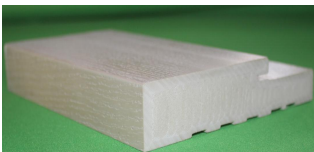

**Buy Manufacturer Direct  
Doors & Frames**

**FANGDA DOOR**

**KEY FEATURE OF WPC DOOR FRAME:**

- WPC door frame are Water Proof, Moisture Proof, Termite Proof and Pest Proof which can stands with you for a long period of time.
- All or manufactured WPC door frames are weather and ageing resistant that doesn't net damage in different weather condition.
- Our WPC door frame comes with paintable feature that allow you to paint the door frame according the matching them of your home.
- It does not Shrink and Swell in its use.
- Our WPC door frames are bacteria and fungus resistant and environment friendly products.
- With a best smooth surface this WPC door frame provide you quick installation facility.

**WPC Composite door component with wood grain/Smooth details:**

Wood grain  
4-9/16" Jamb

Smooth  
4-9/16" Jamb

Wood grain  
5-1/4" Jamb

Smooth  
5-1/4" Jamb

Wood grain  
6-9/16" Jamb

Smooth  
6-9/16" Jamb

Wood grain  
7-1/4" Jamb

Smooth  
7-1/4" Jamb

Wood grain  
230mm Jamb

Smooth  
230mm Jamb

Buy Manufacturer Direct  
Doors & Frames

WPC Composite door component with wood grain/Smooth details:

Wood grain  
250mm Jamb

Smooth  
250mm Jamb

Wood grain  
4-9/16" T-Bar

Smooth  
4-9/16" T-Bar

Wood grain  
3-1/2" Astragal

Smooth  
3-1/2" Astragal

Wood grain  
2" Brickmould

Smooth  
2" Brickmould

Wood grain  
7-1/4" Jamb