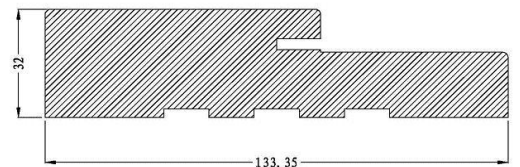

**WPC Composite door component with wood grain/Smooth details:**

Wood grain  
4-9/16" Jamb

Smooth  
4-9/16" Jamb

Wood grain  
5-1/4" Jamb

Smooth  
5-1/4" Jamb

Wood grain  
6-9/16" Jamb

Smooth  
6-9/16" Jamb

Wood grain  
7-1/4" Jamb

Smooth  
7-1/4" Jamb

Wood grain  
230mm Jamb

Smooth  
230mm Jamb

Buy Manufacturer Direct  
Doors & Frames

WPC Composite door component with wood grain/Smooth details:

Wood grain  
250mm Jamb

Smooth  
250mm Jamb

Wood grain  
4-9/16" T-Bar

Smooth  
4-9/16" T-Bar

Wood grain  
3-1/2" Astragal

Smooth  
3-1/2" Astragal

Wood grain  
2" Brickmould

Smooth  
2" Brickmould

Wood grain  
7-1/4" Jamb