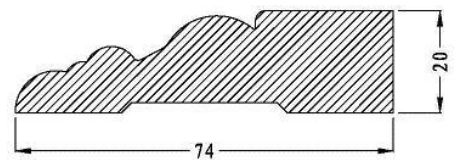

Wood grain
4" Brickmould