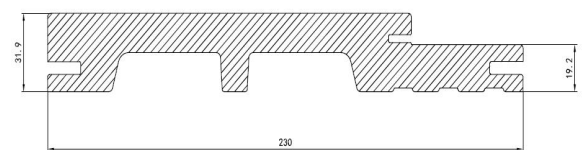

**WPC Composite door component with wood grain/Smooth details:**

Wood grain  
4-9/16" Jamb

Smooth  
4-9/16" Jamb

Wood grain  
5-1/4" Jamb

Smooth  
5-1/4" Jamb

Wood grain  
6-9/16" Jamb

Smooth  
6-9/16" Jamb

Wood grain  
7-1/4" Jamb

Smooth  
7-1/4" Jamb

Wood grain  
230mm Jamb

Smooth  
230mm Jamb

Buy Manufacturer Direct  
Doors & Frames

WPC Composite door component with wood grain/Smooth details:

Wood grain  
250mm Jamb

Smooth  
250mm Jamb

Wood grain  
4-9/16" T-Bar

Smooth  
4-9/16" T-Bar

Wood grain  
3-1/2" Astragal

Smooth  
3-1/2" Astragal

Wood grain  
2" Brickmould

Smooth  
2" Brickmould

Wood grain  
7-1/4" Jamb