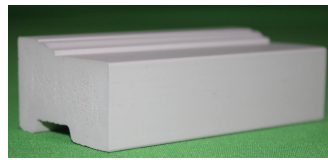

**WPC Composite door component with wood grain/Smooth details:**

Wood grain  
4-9/16" Jamb

Smooth  
4-9/16" Jamb

Wood grain  
5-1/4" Jamb

Smooth  
5-1/4" Jamb

Wood grain  
6-9/16" Jamb

Smooth  
6-9/16" Jamb

Wood grain  
7-1/4" Jamb

Smooth  
7-1/4" Jamb

Wood grain  
230mm Jamb

Smooth  
230mm Jamb

Buy Manufacturer Direct  
Doors & Frames

WPC Composite door component with wood grain/Smooth details:

Wood grain  
250mm Jamb

Smooth  
250mm Jamb

Wood grain  
4-9/16" T-Bar

Smooth  
4-9/16" T-Bar

Wood grain  
3-1/2" Astragal

Smooth  
3-1/2" Astragal

Wood grain  
2" Brickmould

Smooth  
2" Brickmould

Wood grain  
7-1/4" Jamb