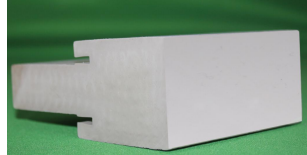

**WPC Composite door component with wood grain/Smooth details:**

Wood grain  
4-9/16" Jamb

Smooth  
4-9/16" Jamb

Wood grain  
5-1/4" Jamb

Smooth  
5-1/4" Jamb

Wood grain  
6-9/16" Jamb

Smooth  
6-9/16" Jamb

Wood grain  
7-1/4" Jamb

Smooth  
7-1/4" Jamb

Wood grain  
230mm Jamb

Smooth  
230mm Jamb

Buy Manufacturer Direct  
Doors & Frames

WPC Composite door component with wood grain/Smooth details:

Wood grain  
250mm Jamb

Smooth  
250mm Jamb

Wood grain  
4-9/16" T-Bar

Smooth  
4-9/16" T-Bar

Wood grain  
3-1/2" Astragal

Smooth  
3-1/2" Astragal

Wood grain  
2" Brickmould

Smooth  
2" Brickmould

Wood grain  
7-1/4" Jamb