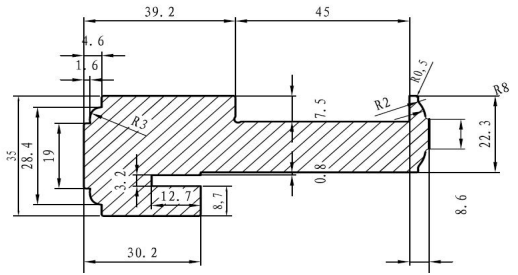

Wood grain  
7-1/4" Jamb

Smooth  
7-1/4" Jamb

Wood grain  
230mm Jamb

Smooth  
230mm Jamb

Buy Manufacturer Direct  
Doors & Frames

WPC Composite door component with wood grain/Smooth details:

Wood grain  
250mm Jamb

Smooth  
250mm Jamb

Wood grain  
4-9/16" T-Bar

Smooth  
4-9/16" T-Bar

Wood grain  
3-1/2" Astragal

Smooth  
3-1/2" Astragal

Wood grain  
2" Brickmould

Smooth  
2" Brickmould

Wood grain  
7-1/4" Jamb