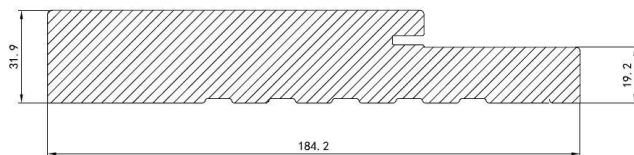

**WPC Composite door component with wood grain/Smooth details:**

Wood grain  
4-9/16" Jamb

Smooth  
4-9/16" Jamb

Wood grain  
5-1/4" Jamb

Smooth  
5-1/4" Jamb

Wood grain  
6-9/16" Jamb

Smooth  
6-9/16" Jamb

Wood grain  
7-1/4" Jamb

Smooth  
7-1/4" Jamb

Wood grain  
230mm Jamb

Smooth  
230mm Jamb

Buy Manufacturer Direct  
Doors & Frames

WPC Composite door component with wood grain/Smooth details:

Wood grain  
250mm Jamb