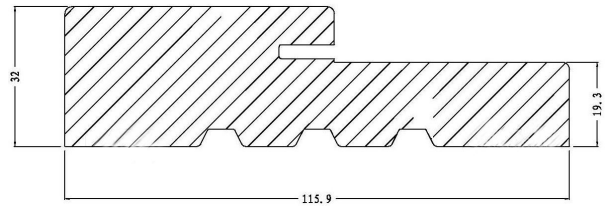

**WPC Composite door component with wood grain/Smooth details:**

Wood grain  
4-9/16" Jamb

Smooth  
4-9/16" Jamb

Wood grain  
5-1/4" Jamb

Smooth  
5-1/4" Jamb

Wood grain  
6-9/16" Jamb

Smooth  
6-9/16" Jamb

Wood grain  
7-1/4" Jamb

Smooth  
7-1/4" Jamb

Wood grain  
230mm Jamb

Smooth  
230mm Jamb

Buy Manufacturer Direct  
Doors & Frames

WPC Composite door component with wood grain/Smooth details:

Wood grain  
250mm Jamb

Smooth  
250mm Jamb

Wood grain  
4-9/16" T-Bar

Smooth  
4-9/16" T-Bar

Wood grain  
3-1/2" Astragal

Smooth  
3-1/2" Astragal

Wood grain  
2" Brickmould

Smooth  
2" Brickmould

Wood grain  
7-1/4" Jamb