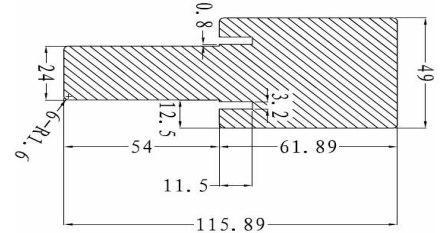

**WPC Composite door component with wood grain/Smooth details:**

Wood grain  
4-9/16" Jamb

Smooth  
4-9/16" Jamb

Wood grain  
5-1/4" Jamb

Smooth  
5-1/4" Jamb

Wood grain  
6-9/16" Jamb

Smooth  
6-9/16" Jamb

Wood grain  
7-1/4" Jamb

Smooth  
7-1/4" Jamb

Wood grain  
230mm Jamb

Smooth  
230mm Jamb

Buy Manufacturer Direct  
Doors & Frames

WPC Composite door component with wood grain/Smooth details:

Wood grain  
250mm Jamb

Smooth  
250mm Jamb

Wood grain  
4-9/16" T-Bar

Smooth  
4-9/16" T-Bar

Wood grain  
3-1/2" Astragal

Smooth  
3-1/2" Astragal

Wood grain  
2" Brickmould

Smooth  
2" Brickmould

Wood grain  
7-1/4" Jamb