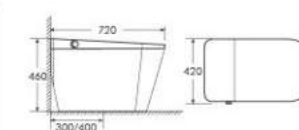

MG-702

智能一体机
材质：ABS/陶瓷体
尺寸：720×420×460 mm
地排：300/400 mm Roughing-in