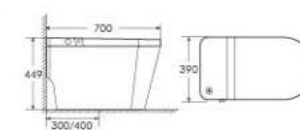

The front main function control, big button, more comfortable hand, auxiliary function added on the back, more complete functions.

特殊功能

MG-740

智能一体机
材质：PP/陶瓷体
尺寸：700×390×449 mm
地排：300/400 mm Roughing-in

小马小马