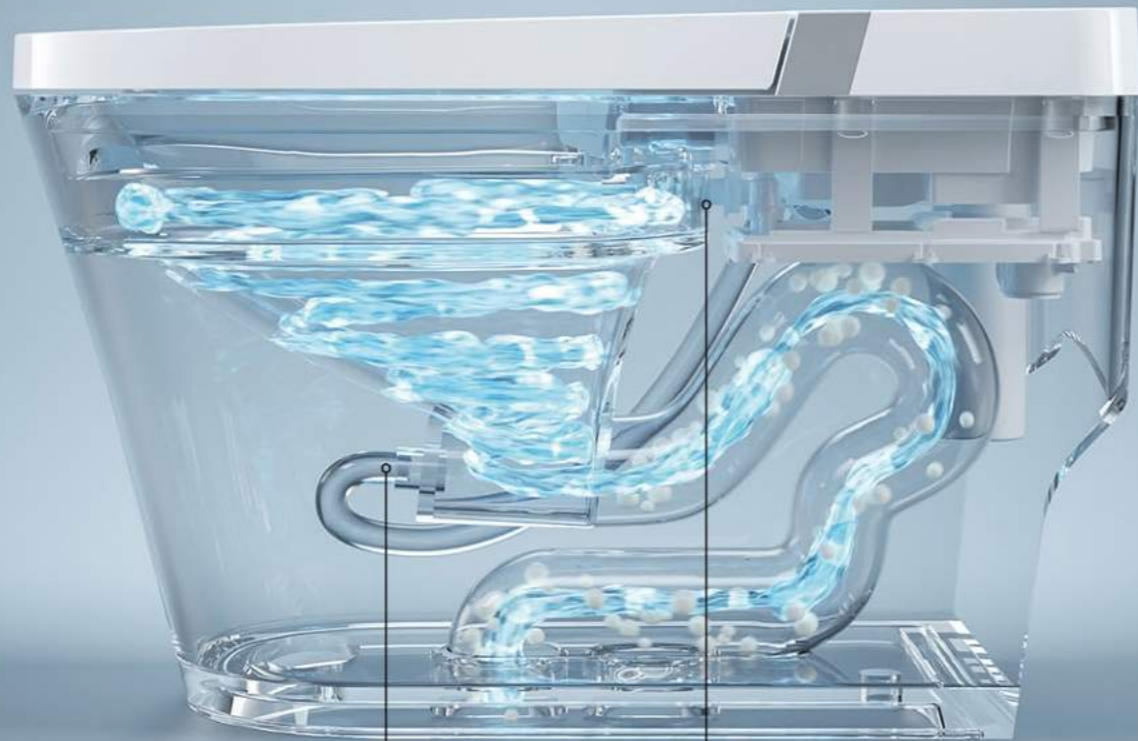

梦佳智洁 双重增压冲洗