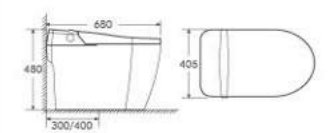

Automatically adjust the seat ring temperature according to the room temperature, without manual adjustment.

可充电遥控器

360°旋转泡沫盾

无水压限制

特殊功能

-  360°旋转泡沫盾
-  语音控制
-  智能座温
-  停电冲水
-  雷达翻盖
-  脚感翻盖
-  自动合盖

MG-695

智能一体机
材质：PP/陶瓷体
尺寸：680×400×445 mm
地排：300/400 mm Roughing-in

特殊功能

MG-692

智能一体机
 材质：PP/陶瓷体
 尺寸：680×405×480 mm
 地排：300/400 mm Roughing-in

MG-693S

智能一体机
 材质：PP/陶瓷体
 尺寸：680×405×480 mm
 地排：300/400 mm Roughing-in

梦佳注重细节上的把控，每一个微小的局部都经过深思熟虑，以时尚与品质并重，注重审美与功能兼具，尽显当代品质生活。

We pay attention to the control of details, every tiny part is carefully considered, with equal emphasis on fashion and quality, and both aesthetics and function, to fully demonstrate the contemporary quality of life.