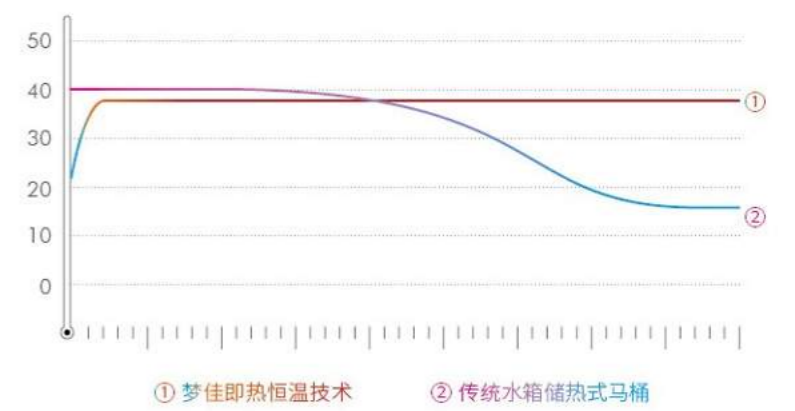

高层建筑 老旧小区 用水高峰

INSTANT HEAT

梦佳智热 活水即热 持久恒温

梦佳智能马桶采用即热式供水系统，新鲜水源在接触到你的那一刻，就已经被加热到舒适的温度，在长时间不间断冲洗时，水温也能始终保持稳定，克服了储热式产品存水易滋生细菌、水温不稳的缺点。

The Monga intelligent toilet adopts an instant water supply system. The fresh water source is heated to a comfortable temperature the moment it touches you. The water temperature can always remain stable during long-term uninterrupted flushing, which overcomes the thermal storage type. The shortcomings of product water storage are easy to breed bacteria and unstable water temperature.