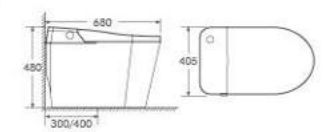

特殊功能

MG-692

智能一体机
 材质：PP/陶瓷体
 尺寸：680×405×480 mm
 地排：300/400 mm Roughing-in

MG-693S

智能一体机
 材质：PP/陶瓷体
 尺寸：680×405×480 mm
 地排：300/400 mm Roughing-in

梦佳注重细节上的把控，每一个微小的局部都经过深思熟虑，以时尚与品质并重，注重审美与功能兼具，尽显当代品质生活。

We pay attention to the control of details, every tiny part is carefully considered, with equal emphasis on fashion and quality, and both aesthetics and function, to fully demonstrate the contemporary quality of life.