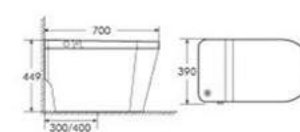

特殊功能

MG-752

智能一体机
材质: PP/陶瓷体
尺寸: 700×390×449 mm
地排: 300/400 mm Roughing-in

DOUBLE WATERWAY DESIGN

梦佳·双水路设计

水路加倍，让洁净升级，理想生活更进一步。

The waterways are doubled, so that the cleanliness can be upgraded and the ideal life can be further improved.