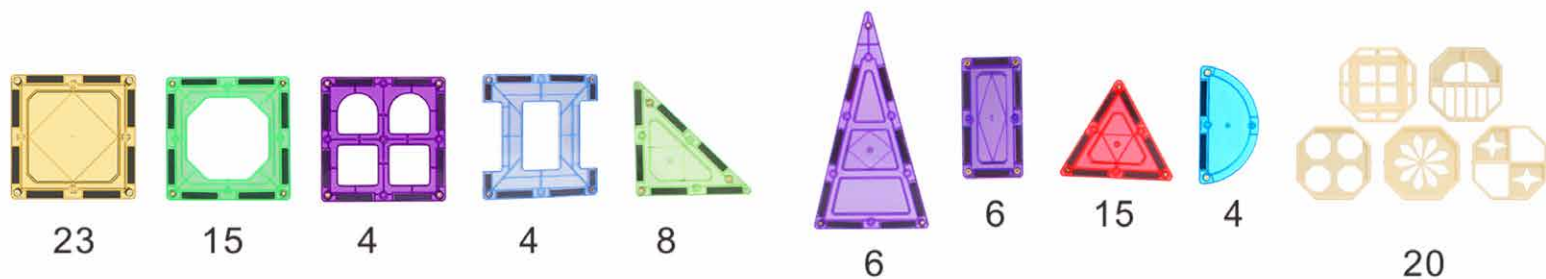

OEM/ODM: 500 sets

Magnetic Tiles 65PCS

ITEM NO. : mi61013

Packing Size : 245*245*50mm

QTY/CTN : 7 sets

Carton Size : 260*260*375mm

S.W/G.W : 1.7kg/12.5kg

MOQ