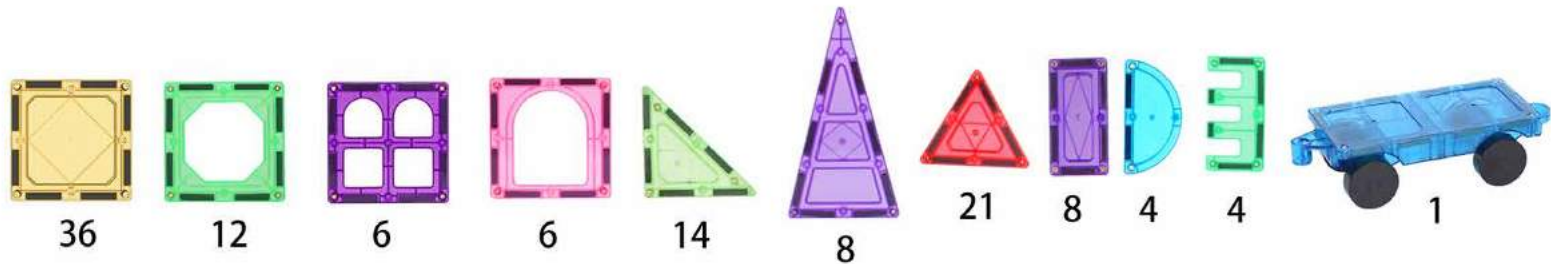

MOQ

Yeemi : 4 sets

OEM/ODM: 500 sets

Magnetic Tiles 120PCS

ITEM NO. : mi61002
Packing Size : 405*310*55mm
QTY/CTN : 4 sets
Carton Size : 420*325*245mm
S.W/G.W : 3.75kg/15.5kg