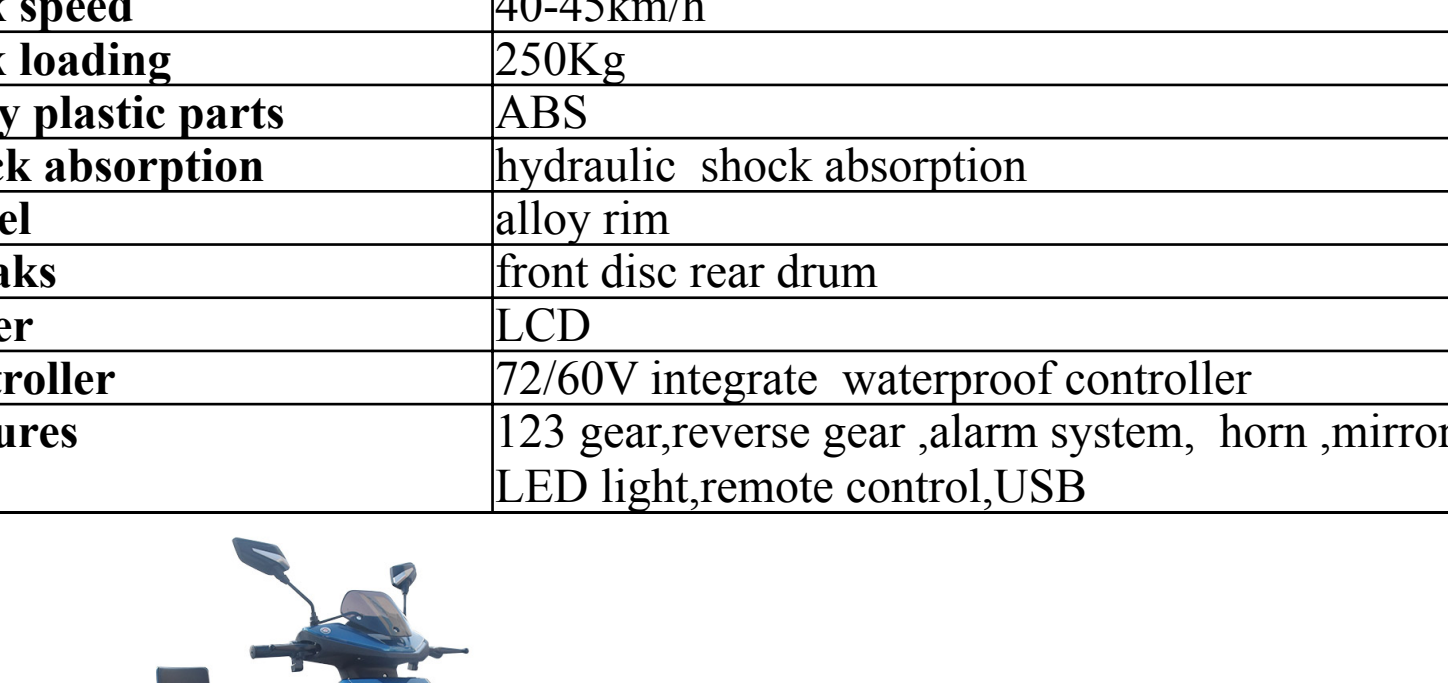

Model:DJ

FOB shanghai price	$250
motor	1000w 10 inch
Max speed	40-45km/h
Max loading	250kg
Body plastic parts	ABS
shock absorption	hydraulic shock absorption
wheel	alloy
Breaks	front disc rear drum
meter	LED
controller	72/60V integrate waterproof controller
features	123 gear,reverse gear ,alarm system, horn ,mirror ,backrest LED light,remote control,USB