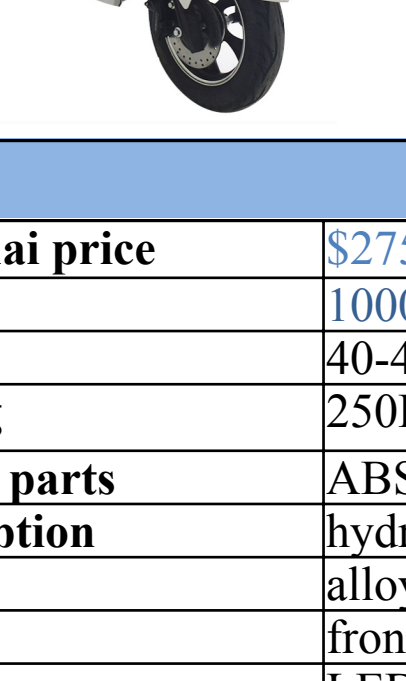

JIANGSU SINSKI VEHICLE SCIENCE&TECHNOLOGY CO.,LTD

ADD:Xishan District, Wuxi, Jiangsu, China

Contact:Jackie Mobile:+86 18168899170(whatsapp&wechat) E-Mail:jackiechan@sinski.com

Indian CKD Price Catalogue

Model:SL

FOB shanghai price	$225
motor	1000w 10 inch
Max speed	40-45km/h
Max loading	250kg
Body plastic parts	ABS
shock absorption	hydraulic shock absorption
wheel	iron rim
Breaks	front disc rear drum
meter	LED
controller	48/60 integrate waterproof controller
features	123 gear,reverse gear ,alarm system, horn ,mirror ,backrest LED light,remote control,USB

Model:TESLA

FOB shanghai price	$275
motor	1000w 10 inch
Max speed	40-45km/h
Max loading	250Kg
Body plastic parts	ABS
shock absorption	hydraulic shock absorption
wheel	alloy rim
Breaks	front disc rear drum
meter	LED
controller	72/60V integrate waterproof controller
features	123 gear,reverse gear ,alarm system, horn ,mirror ,rear carrier , LED light,remote control,USB

Model:tesla V8

FOB shanghai price	$285
motor	1000w 10 inch
Max speed	40-45km/h
Max loading	250Kg
Body plastic parts	ABS
shock absorption	hydraulic shock absorption
wheel	alloy rim
Breaks	front disc rear drum
meter	LED
controller	72/60V integrate waterproof controller
features	123 gear,reverse gear ,alarm system, horn ,mirror ,rear carrier , LED light,remote control,USB

Model:LTV

FOB shanghai price	$250
motor	1000w 10 inch
Max speed	40-45km/h
Max loading	250Kg
Body plastic parts	ABS
shock absorption	hydraulic shock absorption
wheel	alloy
Breaks	front disc rear drum
meter	LED
controller	72/60V integrate waterproof controller
features	123 gear,reverse gear ,alarm system, horn ,mirror ,backrest LED light,remote control,USB

Model:ZS