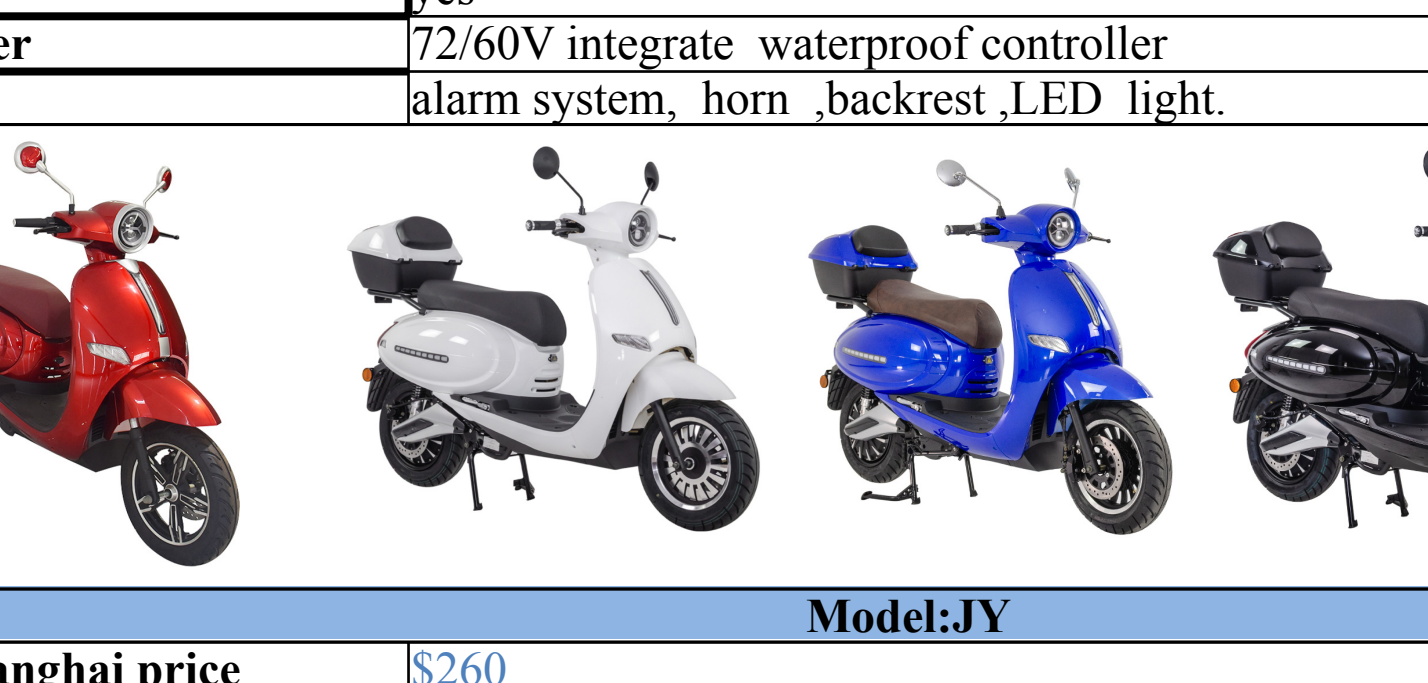

Model:ZT

FOB shanghai price	$255
motor	1000w 10 inch
Max speed	40-45km/h
Max loading	250Kg
Body plastic parts	ABS
shock absorption	hydraulic shock absorption
wheel	alloy
Breaks	front disc rear drum
meter	LED
controller	72/60V integrate waterproof controller
features	123 gear,reverse gear ,alarm system, horn ,mirror ,rear carrier , LED light,remote control,USB

Model:XY

FOB shanghai price	$260
motor	1000w 10 inch
Max speed	40-45km/h
Max loading	250Kg
Body plastic parts	ABS
shock absorption	hydraulic shock absorption
wheel	alloy rim
Breaks	front disc rear drum
meter	LCD
controller	72/60V integrate waterproof controller
features	123 gear,reverse gear ,alarm system, horn ,mirror ,backrest LED light,remote control,USB

Model:LG

FOB shanghai price	$480
motor	1000w 10 inch
Max speed	45km/h
Max loading	250Kg
Body plastic parts	iron
Charging Time	8--10H
shock absorption	Hydraulic shock absorption
Breaks	front and rear drum
meter	LCD
Mirror	yes
USB	yes
controller	72/60V integrate waterproof controller
features	alarm system, horn ,backrest ,LED light.